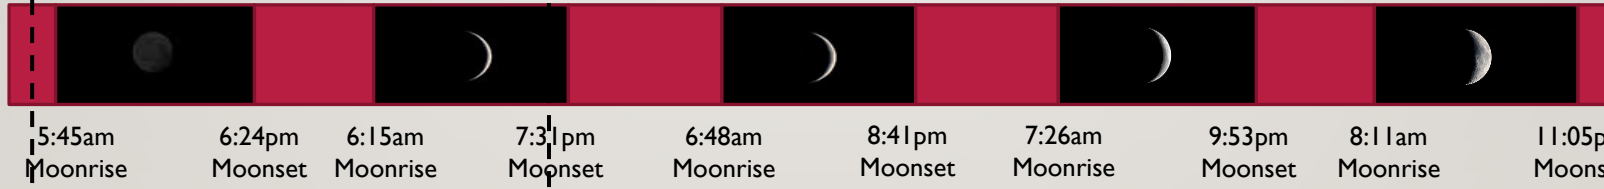

Moonrise + Moonset**

Lunar Conjunction
03:23 AM
Thu Mar 19, 2026

Vernal Equinox
16:46 PM
Fri Mar 20, 2026

* Sunrise+Sunset and Moonrise+Moonset are taken from www.timeanddate.com